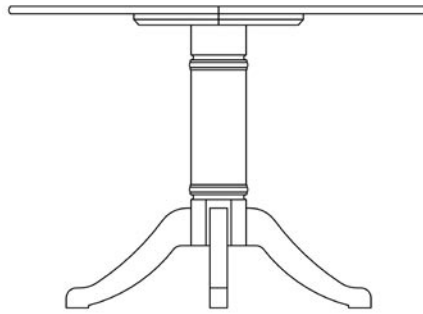

TV Cabinet with
DVD/VCR Shelves

3-Drawer Bedside
Table Nightstand

End Table

Desk

(images for reference only)

S-277-MO
End Table
22W x 26D x 24H

S-288-MO
Coffee Table
42W x 22D x 17H

S-026-MO
1-Drawer Desk
42W x 22D x 30H

S-076-MO-GT
Round Dining Table
30DIA x 30H

SM-080-MO-4-DL
Drop-Leaf Dining Table
42 DIA x 30H

S-277-MO-R
Round Night Table with shelf
18 DIA x 24H

S-090-C
Suites Dining Table
72W x 36D x 30H

S-080-MO-4
Dining Table
42W x 36D x 30H
S-090-MO-6
Dining Table
60W x 36D x 30H