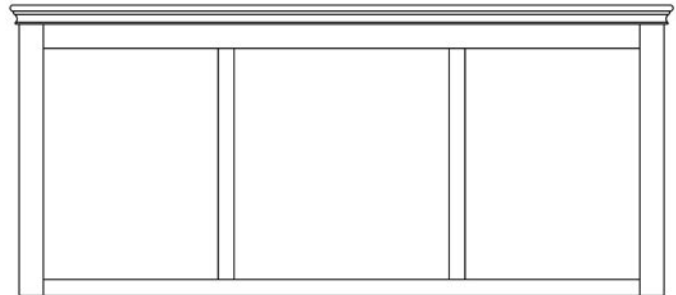

S-100-MO-36

King Headboard
78W x 2.2D x 36H at Panel
80-1/4W at Cap

Headboard