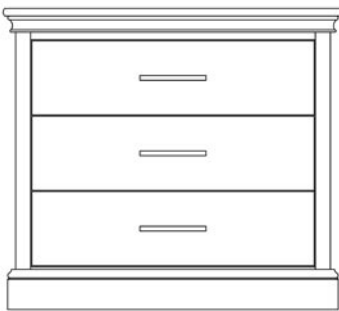

SINCLAIRE

S-008-C-D-RT
TV Chest TLF Shelves behind door.
56-3/4W x 24D x 44H

S-008-MWC-MBC-RT
TV Chest VQ Mini-bar space behind door.
56-3/4W x 24D x 44H

S-009-C-DVD
4-Drawer TV Chest
34W x 20D x 45-1/2H