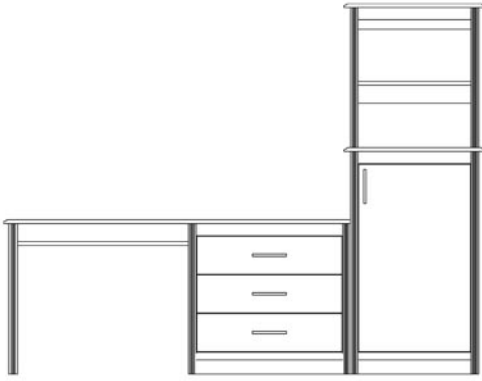

Queen Headboard
60W x 2.2D x 36H at panel
62-1/4W at Cap

**S-100-MO-36**

King Headboard
78W x 2.2D x 36H at Panel
80-1/4W at Cap

Headboard

King Headboard

(images for reference only)

A-DCMB-100

Desk/Chest/Refrigerator
Cabinet w/Bookcase
94W x 24D x 72H

A-DCMB-100-B

Refrigerator Cabinet
27W x 24D x 44H

A-DCMB-100-A

Desk/Chest
66W x 20D x 30H

A-DCMB-100-C

Bookcase
27W x 12D x 28H

A-WU-103

Wall Unit
149W x 24D x 78H