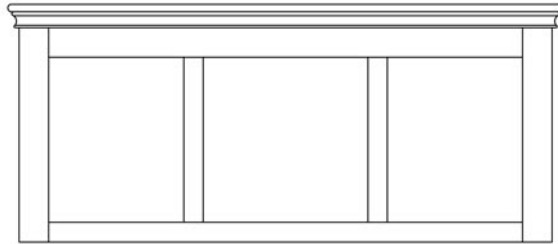

S-094-MO

Full Headboard
54W x 2.2D x 24H
56-1/4W at Cap

S-094-MO-36

Full Headboard
54W x 2.2D x 36H at Panel
56-1/4W at Cap