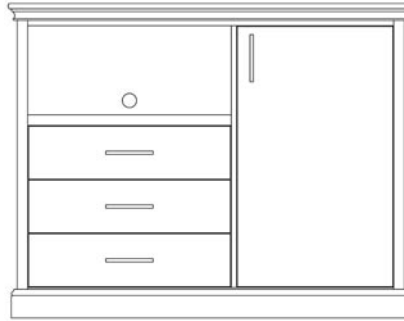

SINCLAIRE

S-008-C-D-RT
TV Chest TLF Shelves behind door.
56-3/4W x 24D x 44H

S-008-MWC-MBC-RT
TV Chest VQ Mini-bar space behind door.
56-3/4W x 24D x 44H

S-009-C-DVD
4-Drawer TV Chest
34W x 20D x 45-1/2H