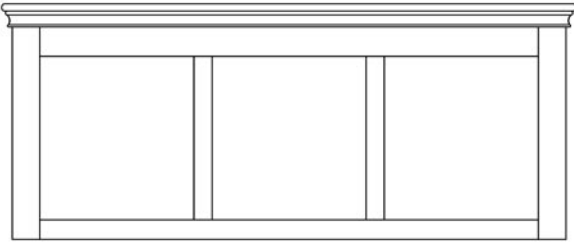

S-097-MO

Queen Headboard
60W x 2.2D x 24H at panel
62-1/4W at Cap

S-097-MO-36

Queen Headboard
60W x 2.2D x 36H at panel
62-1/4W at Cap