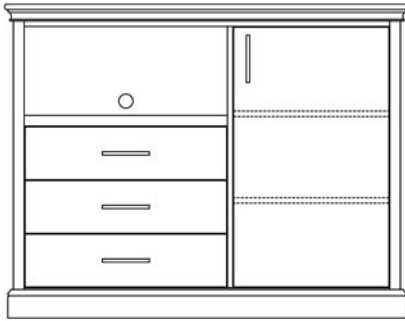

SINCLAIRE

S-008-C-D-RT
TV Chest TLF Shelves behind door.
56-3/4W x 24D x 44H

S-008-MWC-MBC-RT
TV Chest VQ Mini-bar space behind door.
56-3/4W x 24D x 44H

S-009-C-DVD
4-Drawer TV Chest
34W x 20D x 45-1/2H