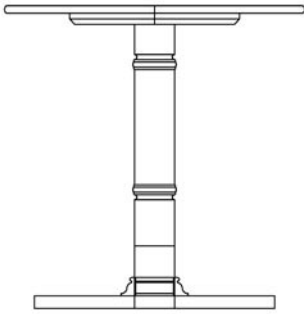

TV Cabinet with
DVD/VCR Shelves

3-Drawer Bedside
Table Nightstand

End Table

Desk

(images for reference only)

S-277-MO
End Table
22W x 26D x 24H

S-288-MO
Coffee Table
42W x 22D x 17H

S-026-MO
1-Drawer Desk
42W x 22D x 30H

S-076-MO-GT
Round Dining Table
30DIA x 30H

SM-080-MO-4-DL
Drop-Leaf Dining Table
42 DIA x 30H

S-277-MO-R
Round Night Table with shelf
18 DIA x 24H

S-090-C
Suites Dining Table
72W x 36D x 30H

S-080-MO-4
Dining Table
42W x 36D x 30H
S-090-MO-6
Dining Table
60W x 36D x 30H