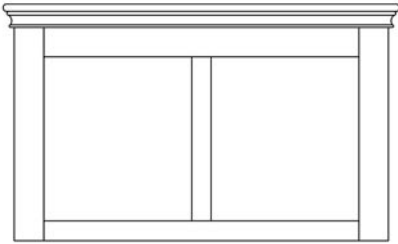

S-076-MO-GT
Round Dining Table
30DIA x 30H

SM-080-MO-4-DL
Drop-Leaf Dining Table
42 DIA x 30H

S-277-MO-R
Round Night Table with shelf
18 DIA x 24H

S-090-C
Suites Dining Table
72W x 36D x 30H

S-080-MO-4
Dining Table
42W x 36D x 30H
S-090-MO-6
Dining Table
60W x 36D x 30H

Coffee Table

Panel Headboard

King Panel Headboard

SINCLAIRE

**S-091-MO**

Twin Headboard
36W x 2.2D x 24H
38-1/4W at Cap

S-091-MO-36

Twin Headboard
36W x 2.2D x 36H
38-1/4W at Cap