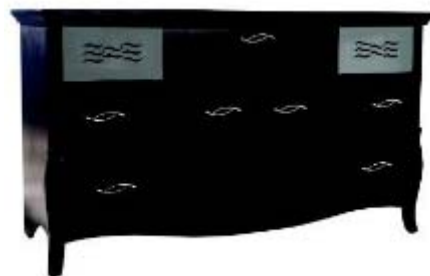

American of Martinsville