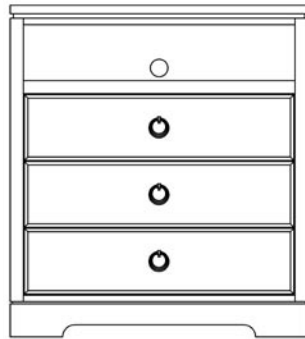

WOODROW

W-008-C-D-RT
TV Chest TLF Shelves behind door.
56-3/4W x 24D x 44H

W-008-MWC-MBC-RT
TV Chest VQ Mini-bar space behind door.
56-3/4W x 24D x 44H

W-009-C-DVD
4-Drawer TV Chest
34W x 20D x 45H

W-008-C
3-Drawer Chest
34W x 20D x 30H