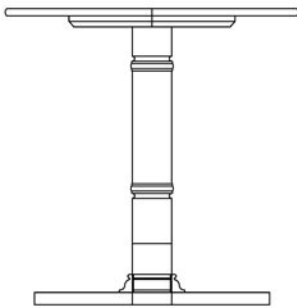

Nightstand/Chest

End Table

(images for reference only)

WOODROW

W-277-MO
End Table
22W x 26D x 24H

W-288-MO
Coffee Table
42W x 22D x 17H

W-026-MO
1-Drawer Desk
42W x 22D x 30H

W-076-MO-GT
Round Dining Table
30DIA x 30H

W-080-MO-4-DL
Drop-Leaf Dining Table
42 DIA x 30H

W-277-MO-R
Round Night Table with shelf
18 DIA x 24H

W-090-C
Suites Dining Table
72W x 36D x 30H

W-080-MO-4
Dining Table
42W x 36D x 30H
W-090-MO-6
Dining Table
60W x 36D x 30H