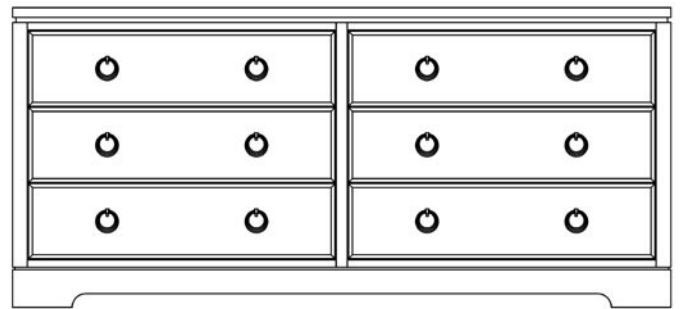

W-012-C
6-Drawer Dresser
66-1/8W x 20D x 30H