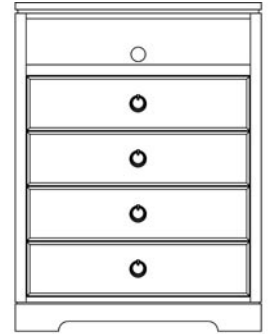

WOODROW

W-008-C-D-RT
TV Chest TLF Shelves behind door.
56-3/4W x 24D x 44H

W-008-MWC-MBC-RT
TV Chest VQ Mini-bar space behind door.
56-3/4W x 24D x 44H

W-009-C-DVD
4-Drawer TV Chest
34W x 20D x 45H

W-008-C
3-Drawer Chest
34W x 20D x 30H