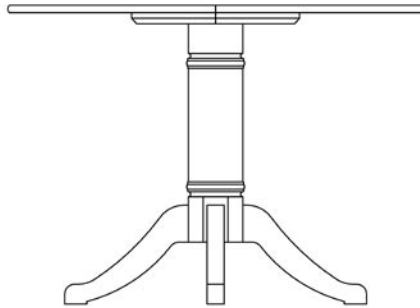

Nightstand/Chest

End Table

(images for reference only)

WOODROW

W-277-MO
End Table
22W x 26D x 24H

W-288-MO
Coffee Table
42W x 22D x 17H

W-026-MO
1-Drawer Desk
42W x 22D x 30H

W-076-MO-GT
Round Dining Table
30DIA x 30H

W-080-MO-4-DL
Drop-Leaf Dining Table
42 DIA x 30H

W-277-MO-R
Round Night Table with shelf
18 DIA x 24H

W-090-C
Suites Dining Table
72W x 36D x 30H

W-080-MO-4
Dining Table
42W x 36D x 30H
W-090-MO-6
Dining Table
60W x 36D x 30H