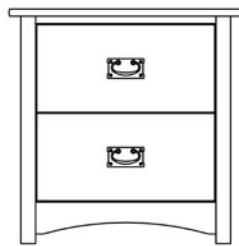

SC-002-C-18
2-Drawer Nightstand
18W x 18D x 24H

SC-002-C-20
2-Drawer Nightstand
20W x 18D x 24H

SC-002-C-24
2-Drawer Nightstand
24W x 18D x 24H