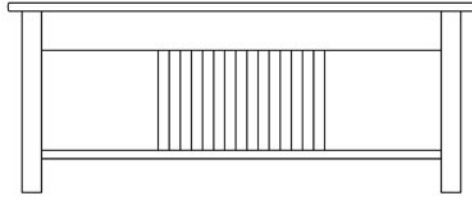

SC-288-MO

Coffee Table
42W x 22D x 17H