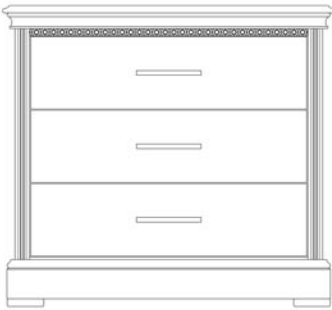

ASPEN

A-008-C-D-RT
TV Chest TLF Shelves behind door.
56-3/4W x 24D x 44H

A-008-MWC-MBC-RT
TV Chest VQ Mini-bar space behind door.
56-3/4W x 24D x 44H

A-009-C-DVD
4-Drawer TV Chest
34W x 20D x 46H

A-008-C
3-Drawer Chest
34W x 20D x 30H