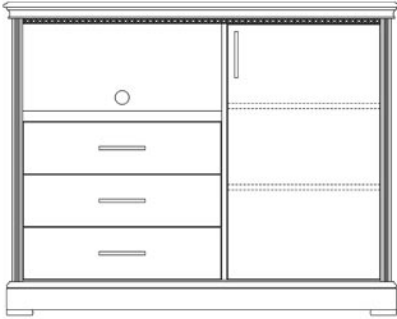

ASPEN

A-008-C-D-RT
TV Chest TLF Shelves behind door.
56-3/4W x 24D x 44H

A-008-MWC-MBC-RT
TV Chest VQ Mini-bar space behind door.
56-3/4W x 24D x 44H

A-009-C-DVD
4-Drawer TV Chest
34W x 20D x 46H

A-008-C
3-Drawer Chest
34W x 20D x 30H