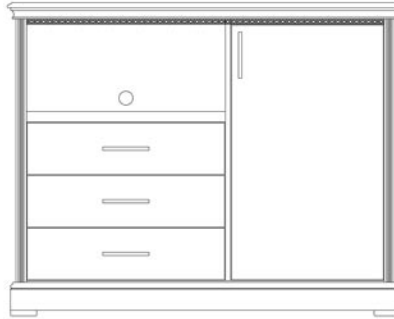

ASPEN

A-008-C-D-RT
TV Chest TLF Shelves behind door.
56-3/4W x 24D x 44H

A-008-MWC-MBC-RT
TV Chest VQ Mini-bar space behind door.
56-3/4W x 24D x 44H

A-009-C-DVD
4-Drawer TV Chest
34W x 20D x 46H

A-008-C
3-Drawer Chest
34W x 20D x 30H