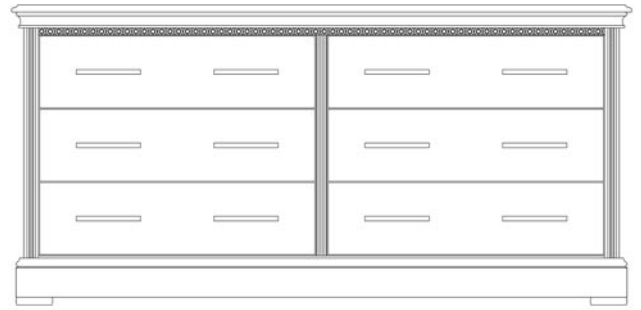

A-012-C
6-Drawer Dresser
64W x 20D x 30H