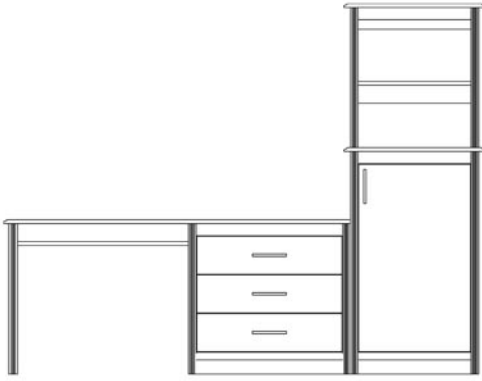

A-097-MO-36

Queen Headboard
60W x 2.2D x 36H at panel
62W at Cap

A-100-MO-36

King Headboard
78W x 2.2D x 36H at Panel
80W at Cap

2-Drawer Nightstand

Desk

Coffee Table

(images for reference only)

A-DCMB-100

Desk/Chest/Refrigerator
Cabinet w/Bookcase
94W x 24D x 72H

A-DCMB-100-B

Refrigerator Cabinet
27W x 24D x 44H

A-DCMB-100-A

Desk/Chest
66W x 20D x 30H

A-DCMB-100-C

Bookcase
27W x 12D x 28H