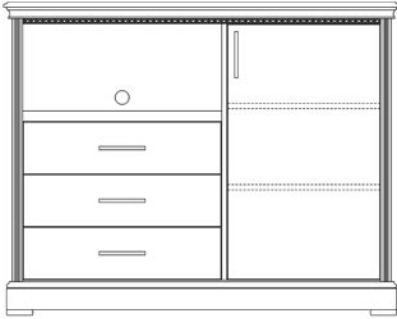

A-008-C-D-RT
TV Chest TLF Shelves behind door.
56-3/4W x 24D x 44H

A-008-MWC-MBC-RT
TV Chest VQ Mini-bar space behind door.
56-3/4W x 24D x 44H

A-009-C-DVD
4-Drawer TV Chest
34W x 20D x 46H

A-008-C
3-Drawer Chest
34W x 20D x 30H