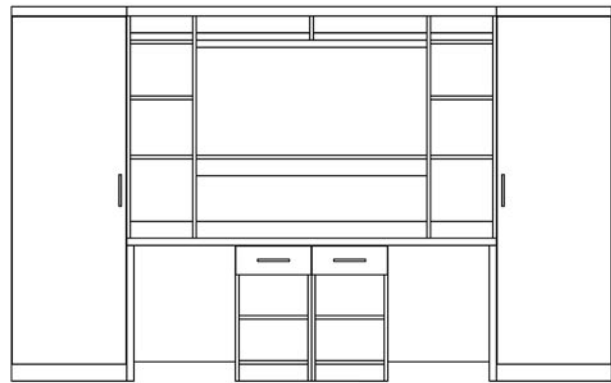

A-WU-1024

Wall Unit
125W x 24D x 78H

A-WU-1024-B

Desk
77W x 22D x 30H

A-WU-1024-D

Cabinet
15W x 20D x 29H

A-WU-1024-A

Wardrobe
24W x 24D x 78H

A-WU-1024-C

Bridge
77W x 22D x 48H

All modular wall units are available in lefts and rights. Please specify when placing your order.