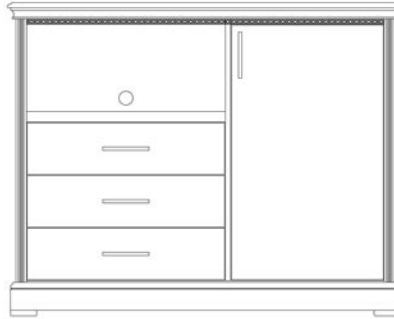

A-008-C-D-RT
TV Chest TLF Shelves behind door.
56-3/4W x 24D x 44H

A-008-MWC-MBC-RT
TV Chest VQ Mini-bar space behind door.
56-3/4W x 24D x 44H

A-009-C-DVD
4-Drawer TV Chest
34W x 20D x 46H

A-008-C
3-Drawer Chest
34W x 20D x 30H