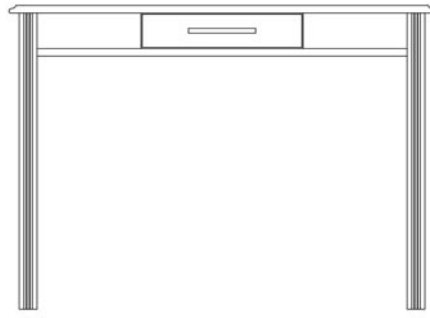

Desk

Coffee Table

(images for reference only)

ASPEN

A-277-MO
End Table
22W x 26D x 24H

A-288-MO
Coffee Table
42W x 22D x 17H

A-026-MO
1-Drawer Desk
42W x 22D x 30H

A-076-MO-GT
Round Dining Table
30DIA x 30H