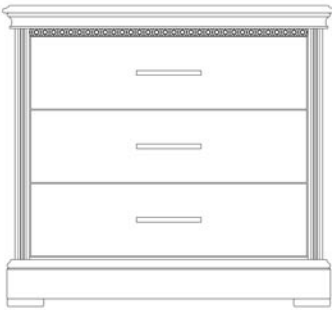

A-008-C-D-RT
TV Chest TLF Shelves behind door.
56-3/4W x 24D x 44H

A-008-MWC-MBC-RT
TV Chest VQ Mini-bar space behind door.
56-3/4W x 24D x 44H

A-009-C-DVD
4-Drawer TV Chest
34W x 20D x 46H

A-008-C
3-Drawer Chest
34W x 20D x 30H